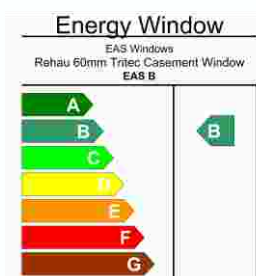

Stop your money going out of the window.

Be more energy efficient with Pilkington **energikare**™. It allows more heat from the sun in through the window and reduces the amount of heat lost. So not only will you save money on your heating bills, you'll also help protect the environment. For more details visit pilkington.co.uk